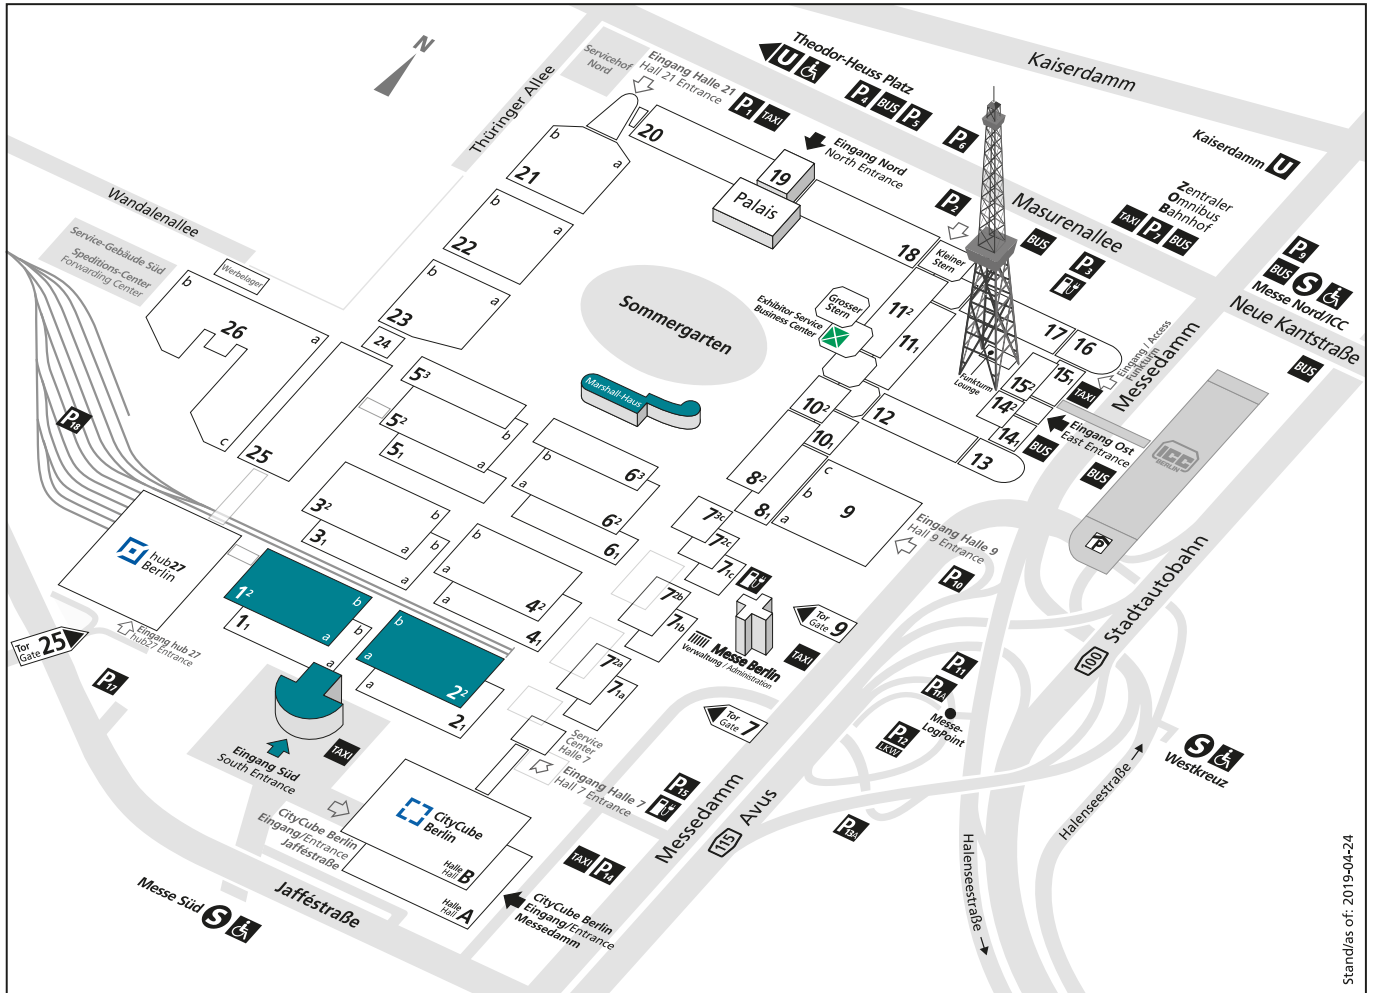

Messegelände
Exhibition Grounds

5. – 7. November 2019
5 – 7 November 2019

mes MOBILITY
ELECTRONICS
SUPPLIERS
expo

-  Eingang Süd
South Entrance
-  MES-Expo